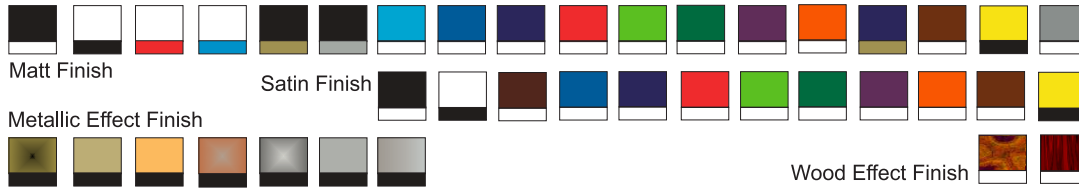

Nameplate Insert Price List

Engraved Inserts **PLEASE NOTE: Small order charge of £5 may apply!**

1.5mm LAMINATE	Engraved only Including 1 line of text	x 25mm	x 32mm	x 38mm	x 51mm
	152mm	£3.90p	£4.05p	£4.15p	£4.45p
	203mm	£4.20p	£4.30p	£4.45p	£4.75p
	254mm	£4.75p	£4.85p	£5.05p	£5.35p
	305mm	£4.95p	£5.10p	£5.30p	£5.90p

Quantity Discounts
1-9 units @ cost
10-19 units less 5%
20-49 units less 10%
50-99 units less 12.5%
100+ units less 15%

LAMINATE	Digitally Printed Including 1 line of text	x 25mm	x 32mm	x 38mm	x 51mm
	152mm	£3.80p	£3.90p	£4.10p	£4.30p
	203mm	£4.30p	£4.40p	£4.60p	£4.90p
	254mm	£4.90p	£5.00p	£5.20p	£5.50p

Quantity Discounts
1-9 units @ cost
10-19 units less 5%
20-49 units less 10%
50-99 units less 12.5%
100+ units less 15%

Monotone Print colours available: Red, Blue, Green, Black & White

Please add + £2.50p per unit for Silver/Gold foil printed inserts

Gloss Finish

Including Logo & 1 line of text both in monotone colour only

Set-up charges for digitally printed inserts with logo's charged at just £10.00 (subject to sight of artwork) A reset charge of £5 applies for subsequent orders!
See Gloss Finish range for available colours (can print onto Matt Finish subject to test);

DIGITAL SUBSTRATE	Printed in full col Flatbed-Process	x 25mm	x 32mm	x 38mm	x 51mm
	203mm	N/A	N/A	£7.50p	£8.50p
	254mm	N/A	N/A	£8.50p	£9.50p
	305mm	N/A	N/A	£9.50p	£10.50p

Quantity Discounts
10-19 units @ cost
20-49 units less 5%
50-99 units less 10%
100+ units less 15%

Minimum order quantity of 2 units apply to printed inserts

Origination charges apply of £35 with £10 reset charges for subsequent orders

Recommended Substrate Finishes available for the above process are:- White Styrene or Silver Metallex

ALUMINIUM	Dye-Sublimated Including all text	x 25mm	x 32mm	x 38mm	x 51mm
	203mm	£5.95p	£6.25p	£6.50p	£7.50p
	254mm	N/A	N/A	£7.25p	£8.25p
	305mm	N/A	N/A	£8.05p	£8.95p

Quantity Discounts
10-19 units @ cost
20-49 units less 5%
50-99 units less 10%
100+ units less 15%

Minimum order quantity of 2 units apply to printed aluminium inserts

Origination charges apply of £20 with £10 reset charges for subsequent orders

Aluminium plate finishes available are:- Matt Silver, Grain Silver, Satin Gold, Grain Gold & White

OTHER INFORMATION OTHER INFORMATION OTHER INFORMATION

Additional text charged @ £1.10p/line; Transfer Adhesive backing charged @ £0.06p pscm;

Please note: A £5 small order charge may apply!

All the above prices are exclusive of carriage & vat;

FOR INFORMATION ON OTHER SIZES & STYLES
PLEASE CONTACT US FOR FURTHER INFORMATION