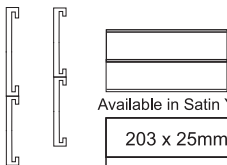

Aluminium Door Nameplate Holder (Twin & Triple Profile) - Holders only!

Prices shown are for the holders only! Please refer to inserts page for relevant prices!

Available in Satin Yellow Gold or Satin Silver

	1-9 units
203 x 25mm x 25mm (8" x 1" x 1")	£11.65p
203 x 38mm x 25mm (8" x 1.5" x 1")	£12.45p

DISCOUNTS
1-9 @ cost
10-19 @ 5%
20-49 @ 10%
50-99 @ 15%
100+ @ 20%

1-9 units	Available in Satin Yellow Gold or Satin Silver
£13.95p	203 x 25mm x 25mm x 25mm
£13.95p	(8" x 1" x 1" x 1")

Also available in 36inch stock lengths. Please ask for further details.

Print your own card inserts!

Available insert sizes Insert Prices (per pack-100inserts)

Inserts are done by weight and will be bulk-packed shipped

A4	152mm x 19mm	£2.50p
	203mm x 25mm	£3.00p
	203mm x 32mm	£3.50p
	203mm x 38mm	£4.50p
	203mm x 51mm	£6.00p

Card inserts in A4 perforated sheets & clear overlay

Generate your own inserts/Template supplied in word format

Please add cover unit price to above relevant nameplate holder

Acetate cover (220micron)

Polycarbonate cover (1mm)

£0.12p	£0.20p
£0.15p	£0.35p
£0.20p	£0.45p
£0.25p	£0.65p
£0.30p	£0.85p

OTHER INFORMATION

OTHER INFORMATION

OTHER INFORMATION

Drilled csk holes charged @ £0.50p per hole;
Magnetic Strip backing @ £0.20p per square inch;

Standard Foam Adhesive backing charged @ £0.12p per sq inch;
VHB Foam Adhesive backing charged @ £0.32p per sq inch;
Hook & Loop Adhesive fixing charged @ £0.10p per sq inch;

Anodised Aluminium nameplate holders (subject to nameplate holder type) available in the following finishes:- Rose Gold, Yellowgold, Matt Silver, Polished Silver, Matt Black;

All our aluminium nameplate holders are recyclable!

Please refer to Insert page for prices of inserts for the above;

Please note: A £5 small order charge may apply!

All the above prices are exclusive of carriage & vat;

FOR INFORMATION ON OTHER SIZES & STYLES & QUOTATIONS FOR LARGER ORDERS
PLEASE CONTACT US FOR FURTHER INFORMATION

Fine Sign (Wembley) Ltd

2/11-2 Wembley Commercial Centre, East Lane, Wembley, Middlesex HA9 7UR

Tel: 020 8904 7299 or Fax: 020 8904 1365

www.finesign.co.uk

email: info@finesign.co.uk