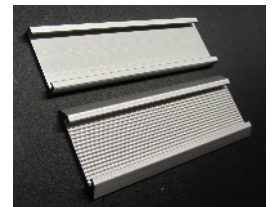

Plaques, Signs & Directories

Plaques & Signs

Formed Acrylic Sign with interchangeable inserts

BLSP Name-plate holders

Small Name-plate holders

Aluminium Nameplates
 With engraved inserts

Material Finish options for modular systems

The above colours are only to serve as a guide and are not necessarily a true representation!

Doorsliders

Building Directory

Plaques, Signs & Directories

Product description:

Plaques & Signs available in ABS plastic, Aluminium, Brass & Stainless Steel in standard A5, A4 & A3 with option of wooden mounts; Bespoke service available;